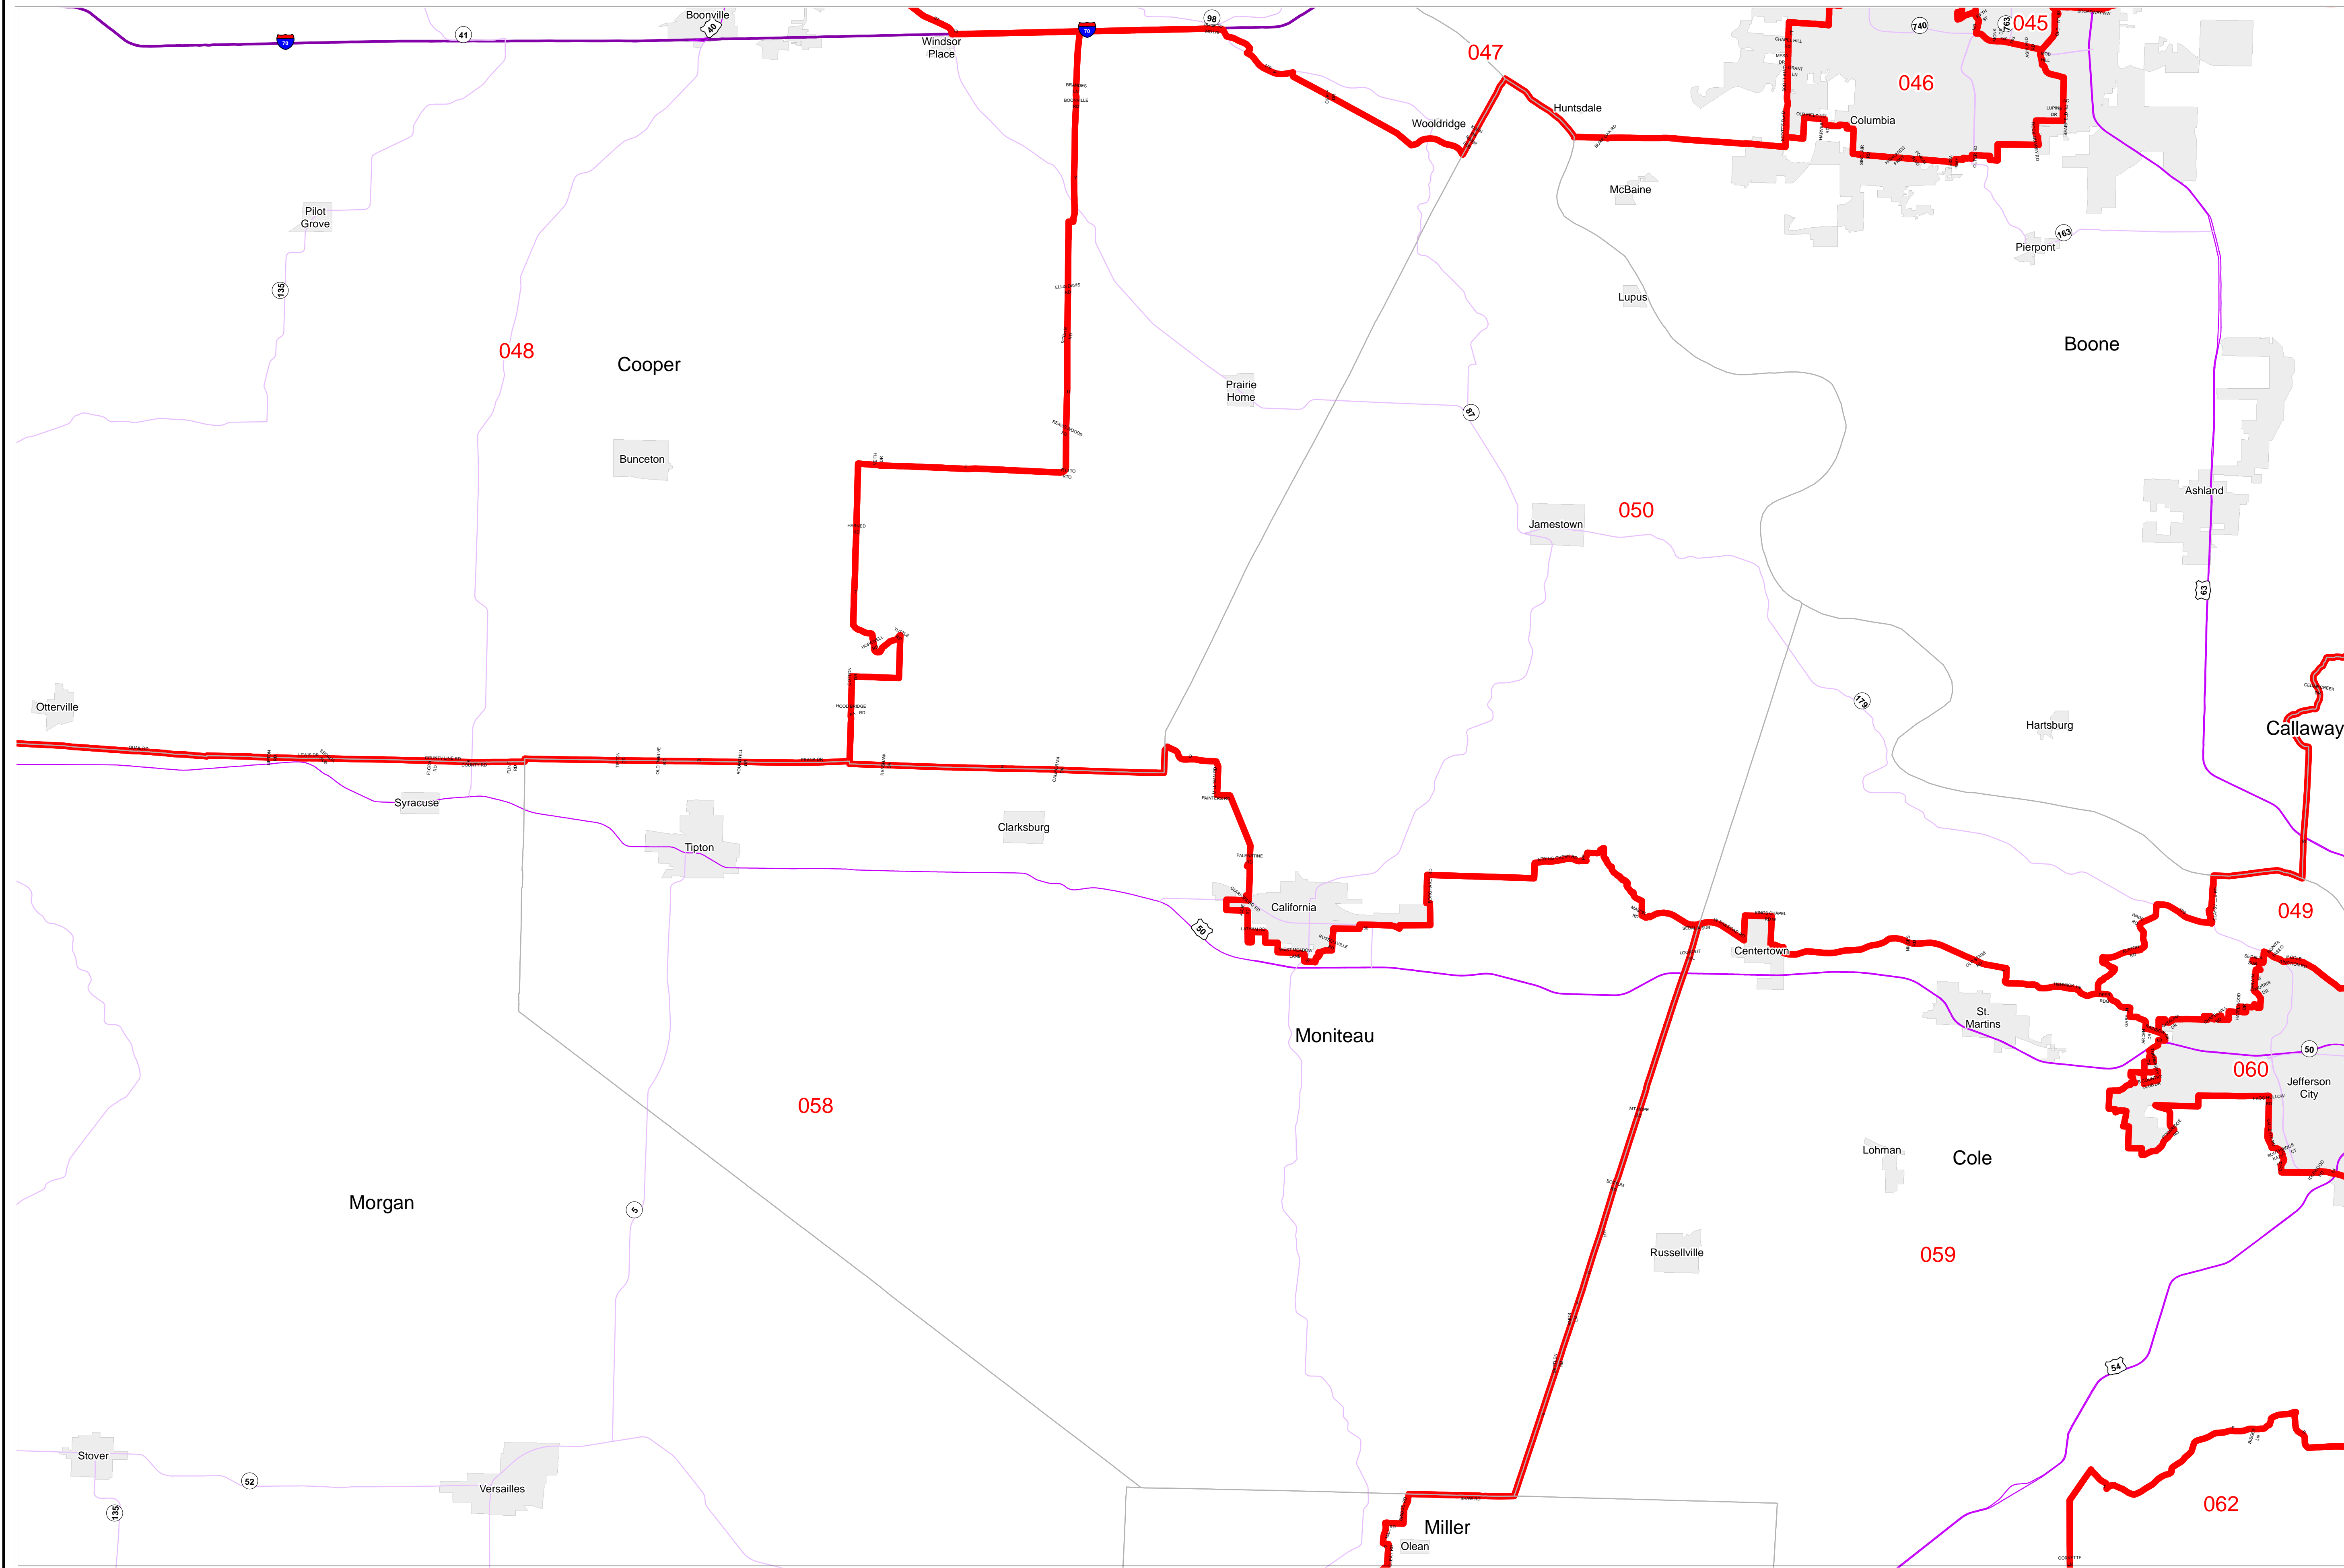

House Apportionment Plan 2011

Missouri Appellate Apportionment Commission